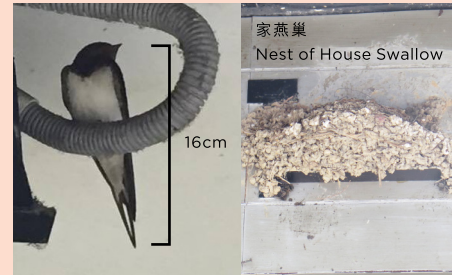

Melaleuca cajuputi subsp. cumingiana
白千層 Paper-bark tree

Hirundo rustica
家燕
House Swallow