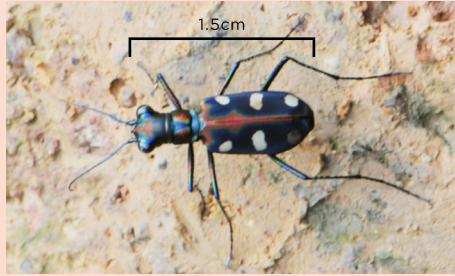

生物辨認冊

ORGANISM IDENTIFICATION KIT

城市

URBAN HABITAT

Menochilus sexmaculatus

六斑月瓢蟲
Madybird Beetle

Cicindela aurulenta

金斑虎甲
Blue Spotted Tiger Beetle