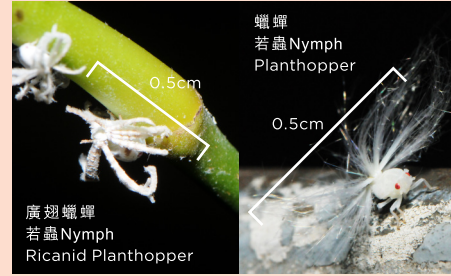

廣翅蠟蟬
Ricanid Planthopper