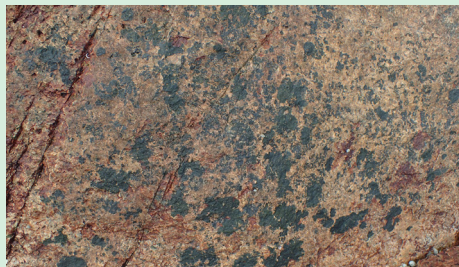

Kyrtuthrix maculans
斑點海靛藻 Cyanobacteria