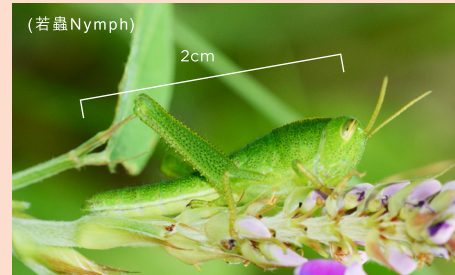

Ceracris fasciata
黑翅竹蝗
Tooth-legged Grasshopper