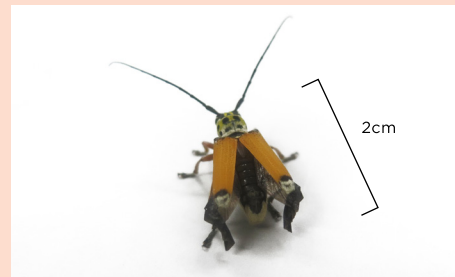

Ceracris fasciata
黑翅竹蝗
Tooth-legged Grasshopper

Ceracris fasciata
黑翅竹蝗
Tooth-legged Grasshopper

Entoria victoria
香港長肛(虫脩)/長肛竹節蟲
Stick insect

Ricania sp.
廣翅蠟蟬
Ricanid Planthopper

Lawana imitator
紫絡蛾蠟蟬
Moth Bug

Pyrops candelaria
龍眼雞
Lantern Bug

Mictis serina
黃脛侏綠蟬
Leaf-footed Bug

Dysdercus cingulatus
離斑棉紅蟻
Cotton Red Bug

Cantao ocellatus
角盾蝽
Mallotus Shield Bug

Erthesina fullo
麻皮蝽
Tallow Stink Bug

Cosmodela aurulenta juxtata
金斑虎甲
Blue spotted tiger Beetle

Sagra femorata
紫莖甲
Blue Leaf Beetle

Batocera rubus
榕八星天牛
Long-horned Beetle

Glenea cantor
眉斑并脊天牛
Long-horned Beetle

Cheilomenes sexmaculata
六斑月瓢蟲
Ladybird Beetle

Ptecticus aurifer
金黃指突水虻
Solider Fly

Eurema blanda
槩黃粉蝶
Tree-spot Grass Yellow