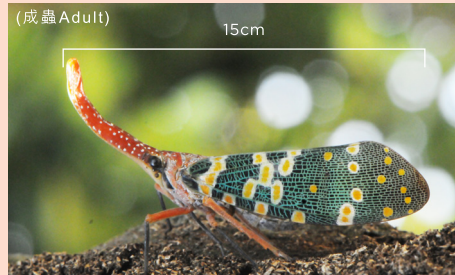

Pyrops candelaria
龍眼雞
Lantern Bug