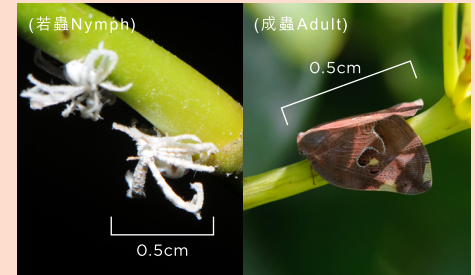

Ceracris fasciata
黑翅竹蝗
Tooth-legged Grasshopper

Ceracris fasciata
黑翅竹蝗
Tooth-legged Grasshopper

Entoria victoria
香港長肛(虫脩)/長肛竹節蟲
Stick insect

Ricania sp.
廣翅蠟蟬
Ricanid Planthopper

Lawana imitator
紫絡蛾蠟蟬
Moth Bug