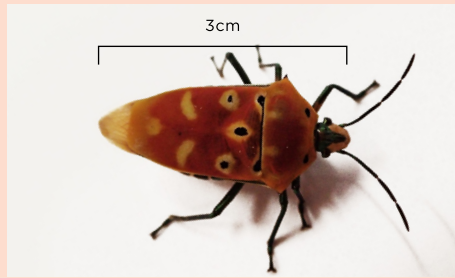

Ceracris fasciata
黑翅竹蝗
Tooth-legged Grasshopper

Ceracris fasciata
黑翅竹蝗
Tooth-legged Grasshopper

Entoria victoria
香港長肛(虫脩)/長肛竹節蟲
Stick insect

Ricania sp.
廣翅蠟蟬
Ricanid Planthopper

Lawana imitator
紫絡蛾蠟蟬
Moth Bug

Pyrops candelaria
龍眼雞
Lantern Bug

Mictis serina
黃脛侏綠蟬
Leaf-footed Bug

Dysdercus cingulatus
離斑棉紅蟻
Cotton Red Bug

Cantao ocellatus
角盾蝽
Mallotus Shield Bug

Erthesina fullo
麻皮蝽
Tallow Stink Bug

Cosmodela aurulenta juxtata
金斑虎甲
Blue spotted tiger Beetle

Sagra femorata
紫莖甲
Blue Leaf Beetle

Batocera rubus
榕八星天牛
Long-horned Beetle

Glenea cantor
眉斑并脊天牛
Long-horned Beetle

Cheilomenes sexmaculata
六斑月瓢蟲
Ladybird Beetle

Ptecticus aurifer
金黃指突水虻
Solider Fly

Eurema blanda
槩黃粉蝶
Tree-spot Grass Yellow