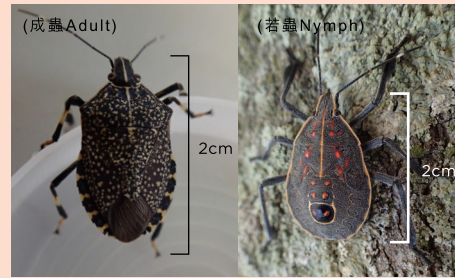

Ceracris fasciata
黑翅竹蝗
Tooth-legged Grasshopper

Ceracris fasciata
黑翅竹蝗
Tooth-legged Grasshopper

Entoria victoria
香港長肛(虫脩)/長肛竹節蟲
Stick insect

Ricania sp.
廣翅蠟蟬
Ricanid Planthopper

Lawana imitator
紫絡蛾蠟蟬
Moth Bug

Pyrops candelaria
龍眼雞
Lantern Bug

Mictis serina
黃脛侏綠蟬
Leaf-footed Bug

Dysdercus cingulatus
離斑棉紅蟻
Cotton Red Bug

Cantao ocellatus
角盾蝽
Mallotus Shield Bug

Erthesina fullo
麻皮蝽
Tallow Stink Bug

Cosmodela aurulenta juxtata
金斑虎甲
Blue spotted tiger Beetle