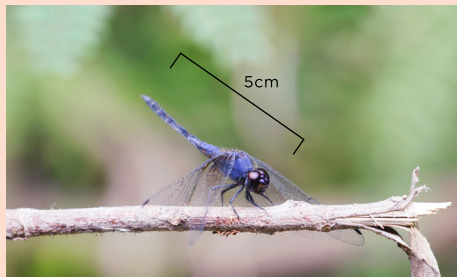

Geometridae sp.
尺蛾(幼蟲)
Moth (larve)

Pieris canidia
東方菜粉蝶幼蟲
Larve of Cabbage White

Ariadae ariadne
波紋蝶幼蟲
Larve of Angled Castor

Cyana interrogationis
橘紅雪苔蛾
Footman Moth

Sphingidae sp.
天蛾科/飛蛾
Hawkmoth

Trithemis festiva
慶褐蜻
Indigo Drogwing