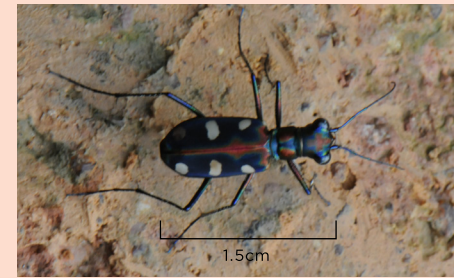

Ceracris fasciata
黑翅竹蝗
Tooth-legged Grasshopper

Ceracris fasciata
黑翅竹蝗
Tooth-legged Grasshopper

Entoria victoria
香港長肛(虫脩)/長肛竹節蟲
Stick insect

Ricania sp.
廣翅蠟蟬
Ricanid Planthopper

Lawana imitator
紫絡蛾蠟蟬
Moth Bug

Pyrops candelaria
龍眼雞
Lantern Bug

Mictis serina
黃脛侏綠蟬
Leaf-footed Bug

Dysdercus cingulatus
離斑棉紅蟻
Cotton Red Bug

Cantao ocellatus
角盾蝽
Mallotus Shield Bug

Erthesina fullo
麻皮蝽
Tallow Stink Bug

Cosmodela aurulenta juxtata
金斑虎甲
Blue spotted tiger Beetle

Sagra femorata
紫莖甲
Blue Leaf Beetle

Batocera rubus
榕八星天牛
Long-horned Beetle

Glenea cantor
眉斑并脊天牛
Long-horned Beetle

Cheilomenes sexmaculata
六斑月瓢蟲
Ladybird Beetle

Ptecticus aurifer
金黃指突水虻
Solider Fly

Eurema blanda
槩黃粉蝶
Tree-spot Grass Yellow