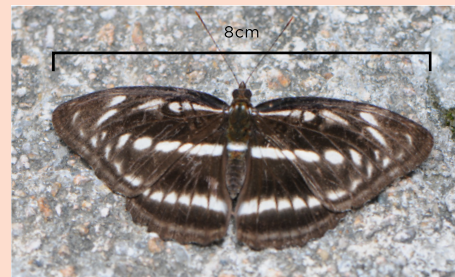

Athyma selenophora
新月帶蛺蝶
Staff Sergeant