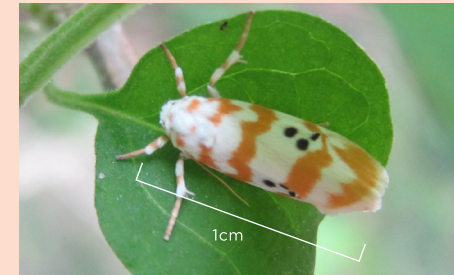

Geometridae sp.
尺蛾(幼蟲)
Moth (larve)

Pieris canidia
東方菜粉蝶幼蟲
Larve of Cabbage White

Ariadae ariadne
波紋蝶幼蟲
Larve of Angled Castor

Cyana interrogationis
橘紅雪苔蛾
Footman Moth

Sphingidae sp.
天蛾科/飛蛾
Hawkmoth

Trithemis festiva
慶褐蜻
Indigo Drogwing

Apis cerma
東方蜜蜂
Eastern Honey Bee

Megascolia azurea
天藍土蜂
Scoliid Wasp

Parapolybia indica
印度異腹胡蜂
Paper Wasp

Polistes olivaceus

果馬蜂

Common paper wasp

Tenthredinidae sp.

葉蜂(幼蟲)