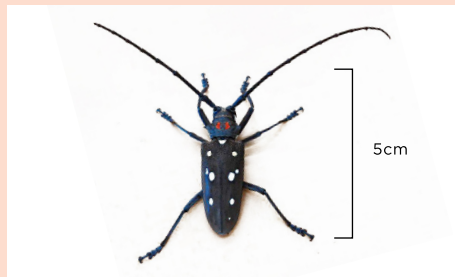

Ceracris fasciata
黑翅竹蝗
Tooth-legged Grasshopper

Ceracris fasciata
黑翅竹蝗
Tooth-legged Grasshopper

Entoria victoria
香港長肛(虫脩)/長肛竹節蟲
Stick insect

Ricania sp.
廣翅蠟蟬
Ricanid Planthopper

Lawana imitator
紫絡蛾蠟蟬
Moth Bug

Pyrops candelaria
龍眼雞
Lantern Bug

Mictis serina
黃脛侏綠蟬
Leaf-footed Bug

Dysdercus cingulatus
離斑棉紅蟻
Cotton Red Bug

Cantao ocellatus
角盾蝽
Mallotus Shield Bug

Erthesina fullo
麻皮蝽
Tallow Stink Bug

Cosmodela aurulenta juxtata
金斑虎甲
Blue spotted tiger Beetle

Sagra femorata
紫莖甲
Blue Leaf Beetle

Batocera rubus
榕八星天牛
Long-horned Beetle

Glenea cantor
眉斑并脊天牛
Long-horned Beetle

Cheilomenes sexmaculata
六斑月瓢蟲
Ladybird Beetle

Ptecticus aurifer
金黃指突水虻
Solider Fly

Eurema blanda
槩黃粉蝶
Tree-spot Grass Yellow