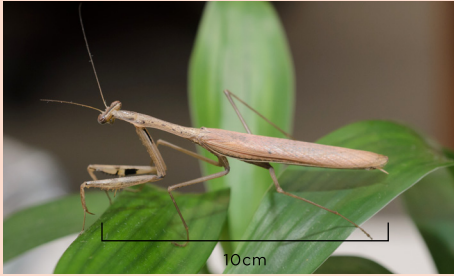

生物辨認冊

ORGANISM IDENTIFICATION KIT

草原

GRASSLAND

Tenodera sinensis
中華大刀螳
Chinese Mantid

Holochlora japonica
日本綠螞
Japanese Broadwinged Katydid

Trilophidia annulata
疣蝗
Bang-winged Grasshopper

Acrida cinerea
中華劍角蝗
Long-headed Grasshopper

Ceracris fasciata
黑翅竹蝗
Tooth-legged Grasshopper

Ceracris fasciata
黑翅竹蝗
Tooth-legged Grasshopper

Entoria victoria
香港長肛(虫脩)/長肛竹節蟲
Stick insect

Ricania sp.
廣翅蠟蟬
Ricanid Planthopper

Lawana imitator
紫絡蛾蠟蟬
Moth Bug