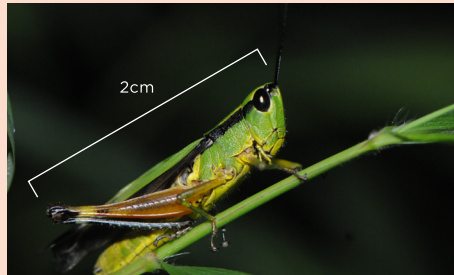

生物辨認冊

ORGANISM IDENTIFICATION KIT

草原

GRASSLAND

Tenodera sinensis
中華大刀螳
Chinese Mantid

Holochlora japonica
日本綠螞
Japanese Broadwinged Katydid

Trilophidia annulata
疣蝗
Bang-winged Grasshopper

Acrida cinerea
中華劍角蝗
Long-headed Grasshopper

Ceracris fasciata
黑翅竹蝗
Tooth-legged Grasshopper

Ceracris fasciata
黑翅竹蝗
Tooth-legged Grasshopper

Entoria victoria
香港長肛(虫脩)/長肛竹節蟲
Stick insect

Ricania sp.
廣翅蠟蟬
Ricanid Planthopper

Lawana imitator
紫絡蛾蠟蟬
Moth Bug