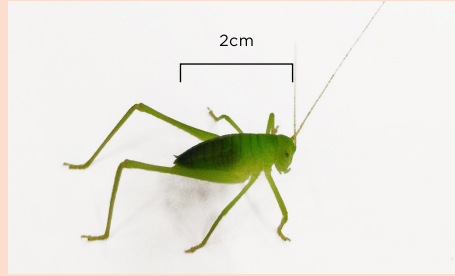

生物辨認冊

ORGANISM IDENTIFICATION KIT

草原

GRASSLAND

Tenodera sinensis
中華大刀螳
Chinese Mantid

Holochlora japonica
日本綠螞
Japanese Broadwinged Katydid

Trilophidia annulata
疣蝗
Bang-winged Grasshopper

Acrida cinerea
中華劍角蝗
Long-headed Grasshopper

Ceracris fasciata
黑翅竹蝗
Tooth-legged Grasshopper

Ceracris fasciata
黑翅竹蝗
Tooth-legged Grasshopper

Entoria victoria
香港長肛(虫脩)/長肛竹節蟲
Stick insect

Ricania sp.
廣翅蠟蟬
Ricanid Planthopper

Lawana imitator
紫絡蛾蠟蟬
Moth Bug