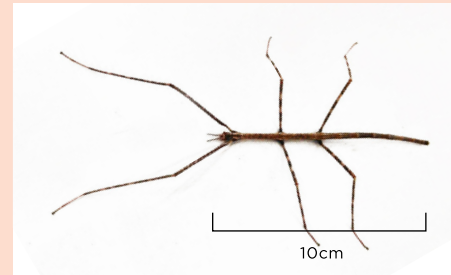

生物辨認冊

ORGANISM IDENTIFICATION KIT

草原

GRASSLAND

Tenodera sinensis
中華大刀螳
Chinese Mantid

Holochlora japonica
日本綠螞
Japanese Broadwinged Katydid

Trilophidia annulata
疣蝗
Bang-winged Grasshopper

Acrida cinerea
中華劍角蝗
Long-headed Grasshopper

Ceracris fasciata
黑翅竹蝗
Tooth-legged Grasshopper

Ceracris fasciata
黑翅竹蝗
Tooth-legged Grasshopper

Entoria victoria
香港長肛(虫脩)/長肛竹節蟲
Stick insect

Ricania sp.
廣翅蠟蟬
Ricanid Planthopper

Lawana imitator
紫絡蛾蠟蟬
Moth Bug