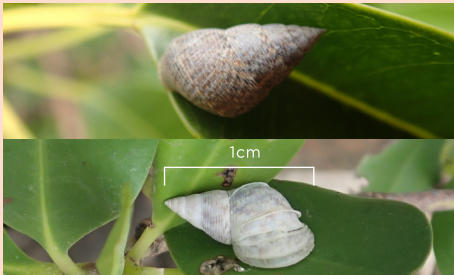

生物辨認冊

ORGANISM IDENTIFICATION KIT

芝麻灣

CHI MA WAN

Batillaria zonalis
縱帶灘棲螺
Sand Snail

Cerithidea cingulata
珠帶擬蟹守螺
Cerith Shell

Cerithidea rhizophorarum
紅樹擬蟹守螺
Cerith Shell

Terebralia sulcata
溝紋筍光螺
Large mangrove snail

Nassarius festivus
秀麗織紋螺
Festive Nassa

Marcia hiantina
裂紋格特蛤
Gaping Venus Clam

Tapes sp.
綴錦蛤
Carpet Shell

Tapes sp.
綴錦蛤
Carpet Shell

Littoraria melanostoma
黑口濱螺
Black-mouth Littorine

Perna viridis
翡翠貽貝(青口/孔雀蛤)
Asian green Mussel

Soletellina diphos
紫貝

Meretrix meretrix
文蛤
Asian hard clam

Donax sp.
櫻蛤

Cyclina sinensis
青蛤
Carpet Shell

Pitar sulfureum
柱狀卵蛤

Scapharca cornea
角毛蚶
Bloody Cockle

Anomalocardia aquamosa
鱗杓拿蛤
False Cockle

Anomalocardia flexuosa
曲崎心蛤
False Cockle