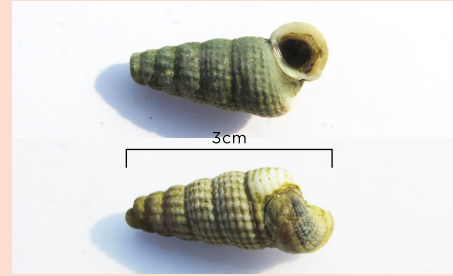

生物辨認冊

ORGANISM IDENTIFICATION KIT

芝麻灣

CHI MA WAN

Batillaria zonalis
縱帶灘棲螺
Sand Snail

Cerithidea cingulata
珠帶擬蟹守螺
Cerith Shell

Cerithidea rhizophorarum
紅樹擬蟹守螺
Cerith Shell

Terebralia sulcata
溝紋筍光螺
Large mangrove snail

Nassarius festivus
秀麗織紋螺
Festive Nassa

Marcia hiantina
裂紋格特蛤
Gaping Venus Clam

Tapes sp.
綴錦蛤
Carpet Shell

Tapes sp.
綴錦蛤
Carpet Shell

Littoraria melanostoma
黑口濱螺
Black-mouth Littorine

Perna viridis
翡翠貽貝(青口/孔雀蛤)
Asian green Mussel

Soletellina diphos
紫貝

Meretrix meretrix
文蛤
Asian hard clam

Donax sp.
櫻蛤

Cyclina sinensis
青蛤
Carpet Shell

Pitar sulfureum
柱狀卵蛤

Scapharca cornea
角毛蚶
Bloody Cockle

Anomalocardia aquamosa
鱗杓拿蛤
False Cockle

Anomalocardia flexuosa
曲崎心蛤
False Cockle